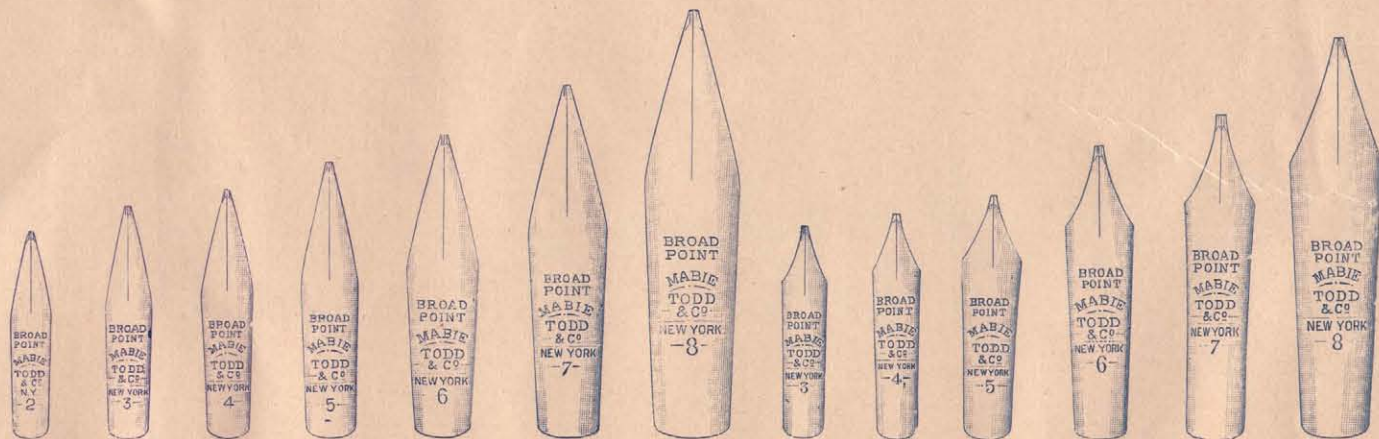

LONG NIB.

BROAD POINTS.

SHORT NIB.

14 CARAT, TEMPERED GOLD, IRIIDIUM POINTED PENS.

No. 2—each.....$1.25.
„ 3. „ ..... 1.50.
„ 4. „ ..... 1.75.
„ 5. „ ..... 2.00.

No. 6—each.....$2.50.
„ 7. „ ..... 3.50.
„ 8. „ ..... 4.50.

No. 3—each.....$1.50.
„ 4. „ ..... 1.75.
„ 5. „ ..... 2.00.

No. 6—each.....$2.50.
„ 7. „ ..... 3.50.
„ 8. „ ..... 4.50.